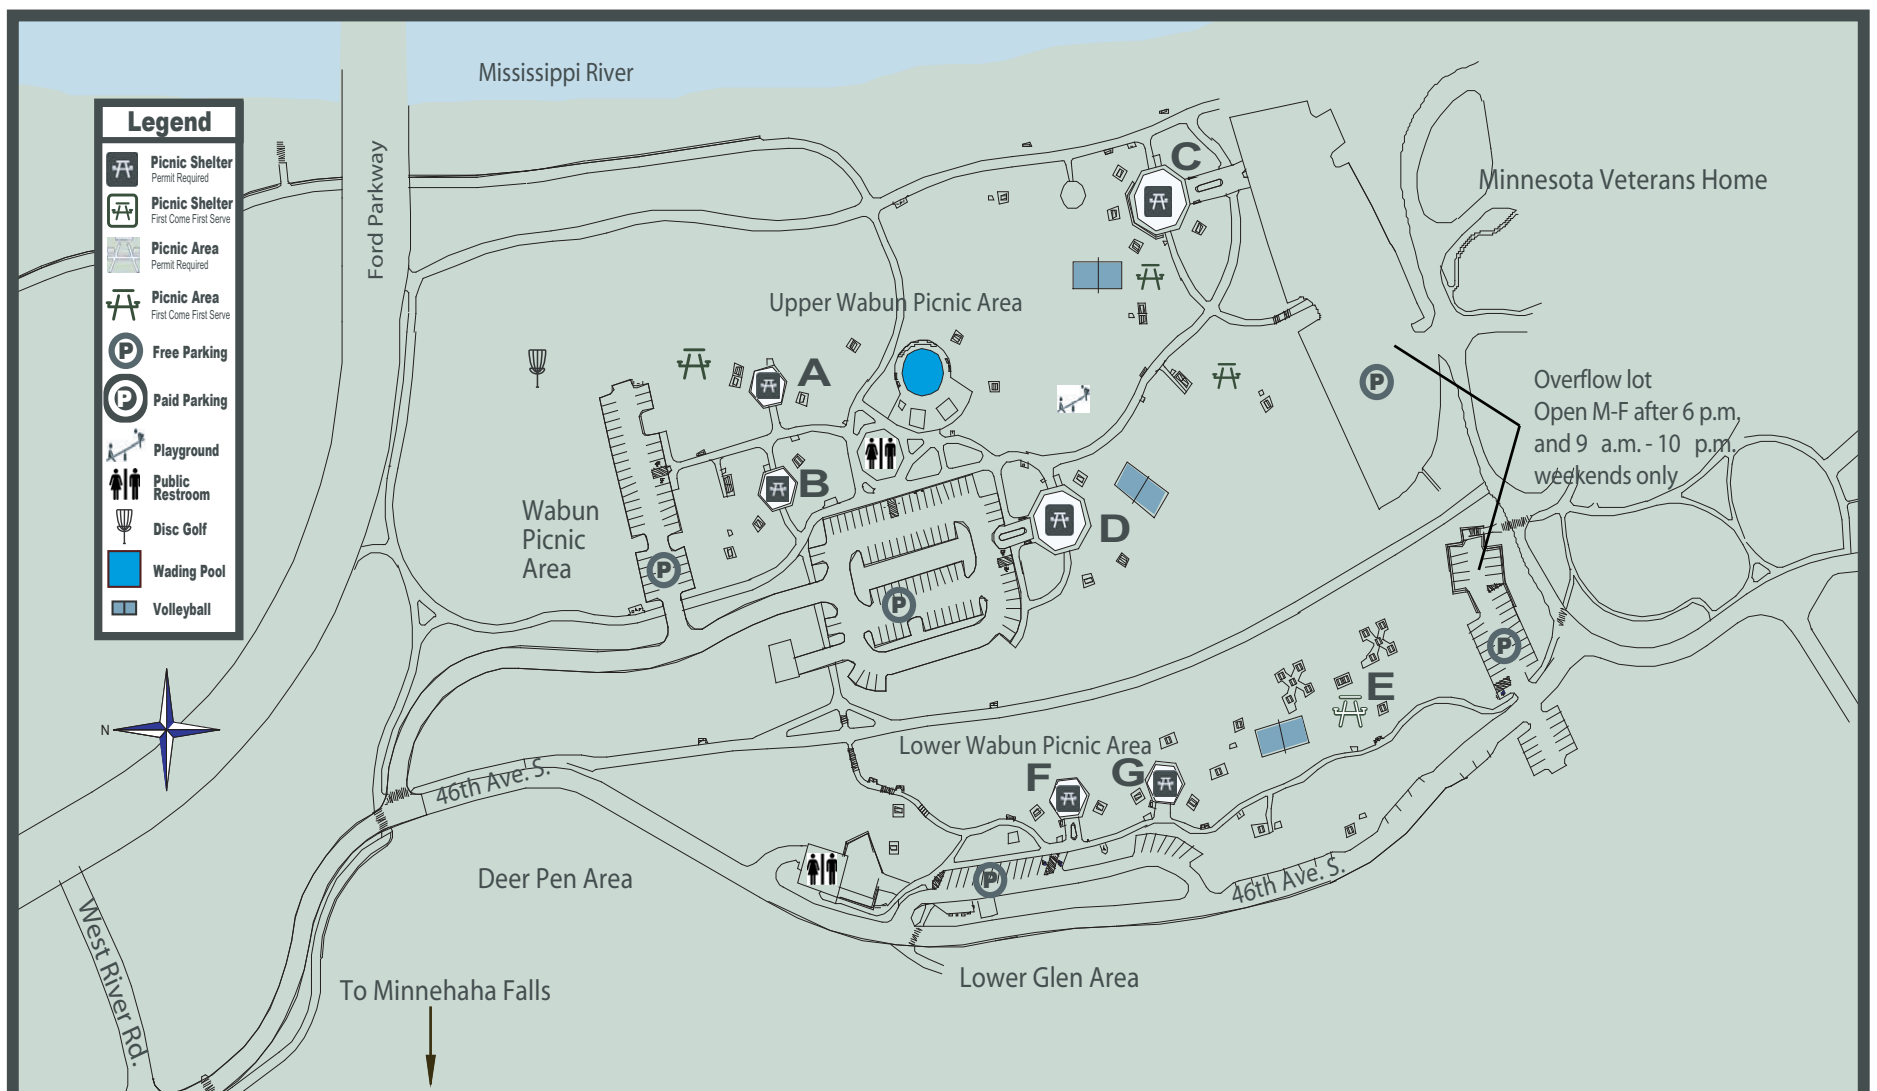

# Minnehaha Regional Park

## Group Picnic Facilities

[www.MinneapolisParks.org](http://www.MinneapolisParks.org)

Minnehaha Park Picnic Areas

Wabun Picnic Areas