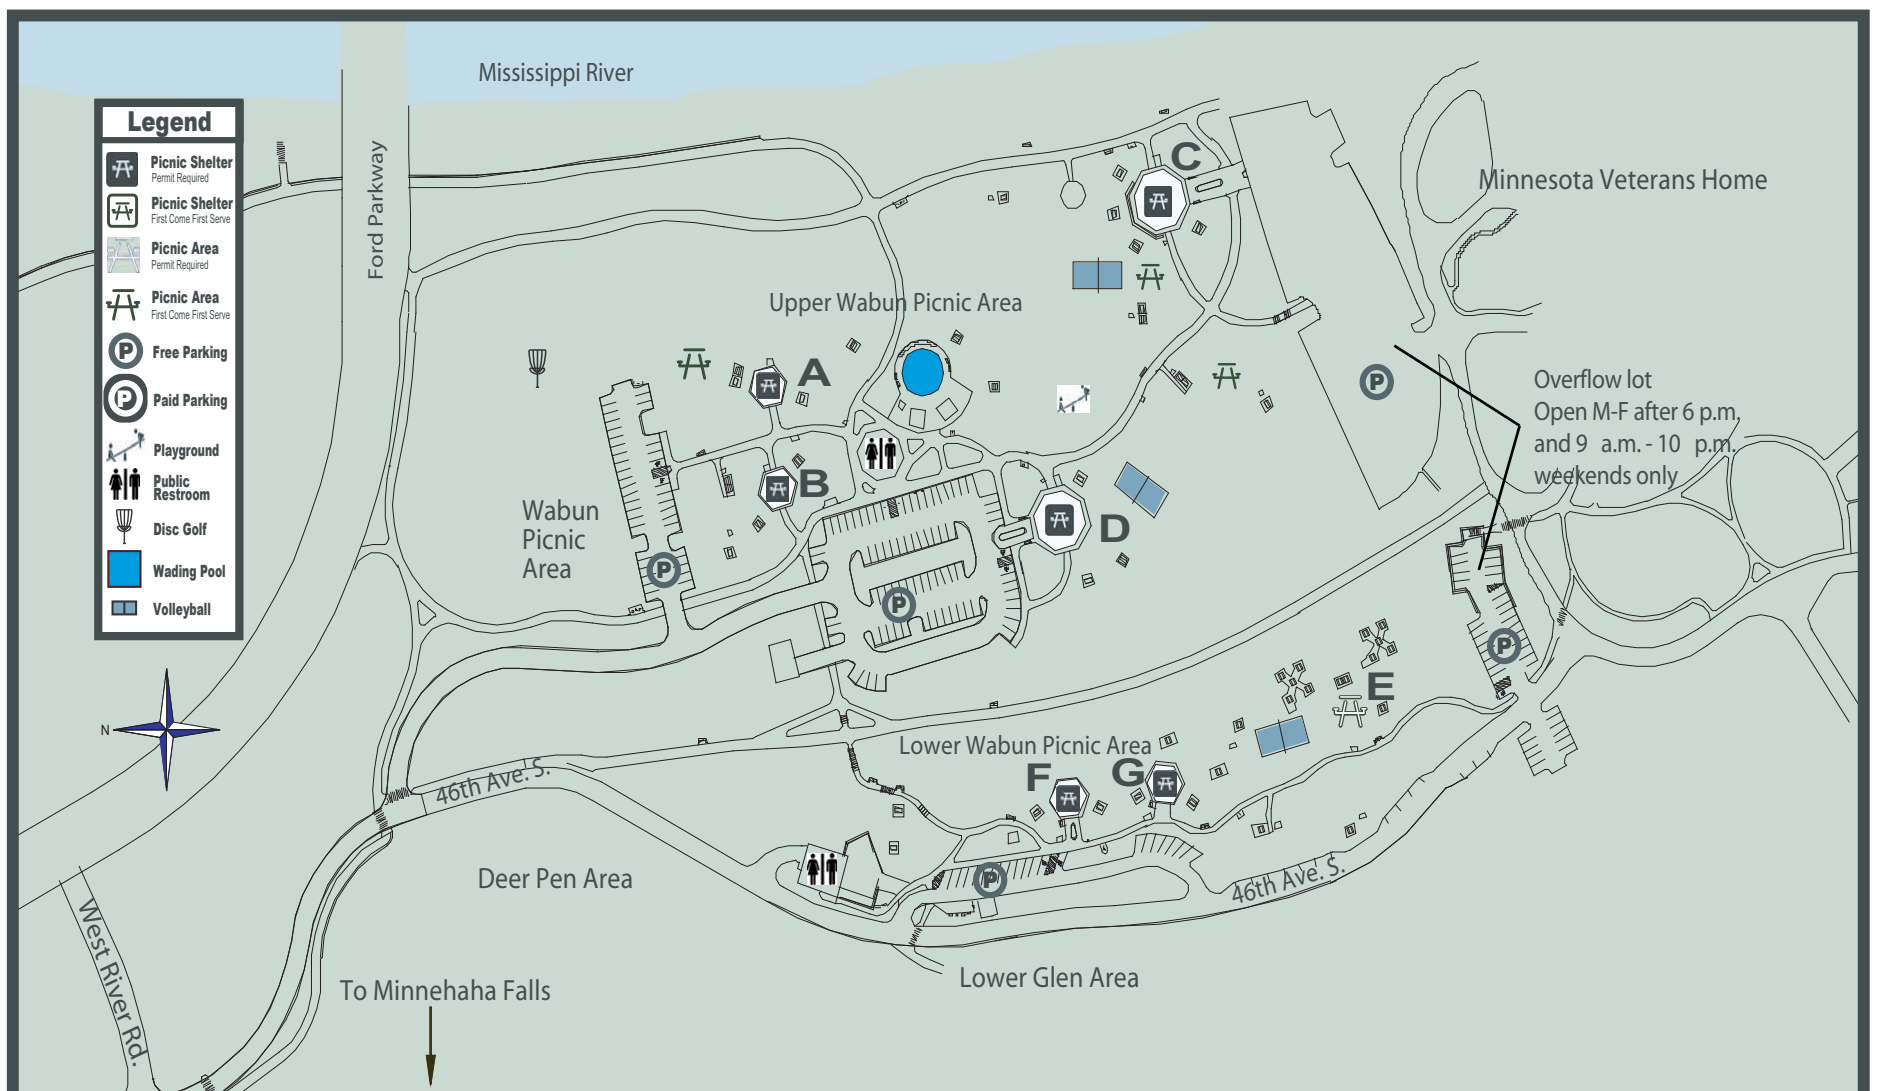

Minnehaha Regional Park

Group Picnic Facilities

www.MinneapolisParks.org

Minnehaha Park Picnic Areas

Wabun Picnic Areas